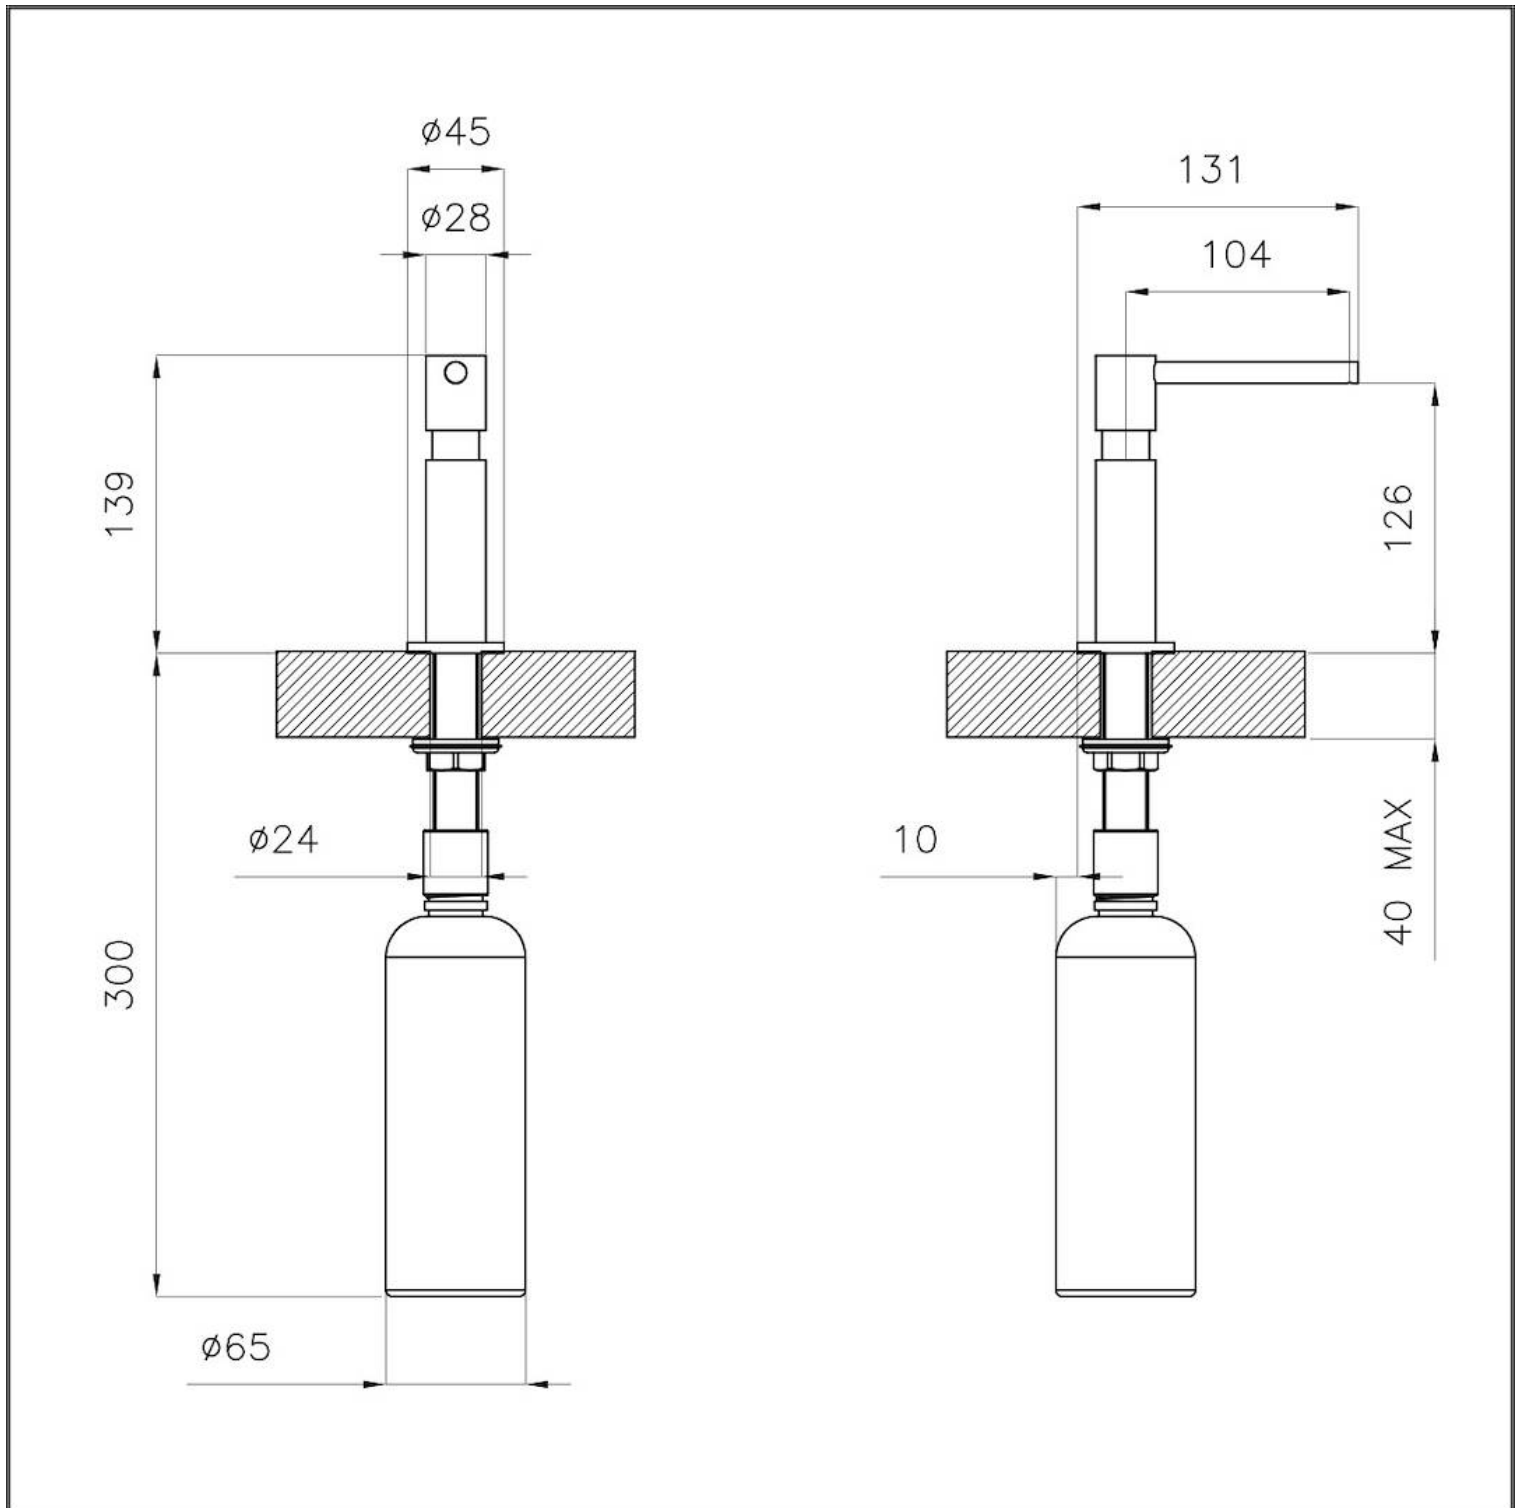

Dispenser Evo Gun Metal

Accessories e Complements

Code: 8520 856

Built-in liquid soap/detergent dispenser

DETAILS

Texture Chromed

Coloring Gun Metal

Finish PVD

Sink accessories Dispenser

Built-in hole Ø 35mm

TECHNICAL DATA

RECOMMENDED PAIRINGS

Mixer Tap Omega Gun Metal
8497 856

Mixer Tap Omega Plus Gun Metal
8498 856